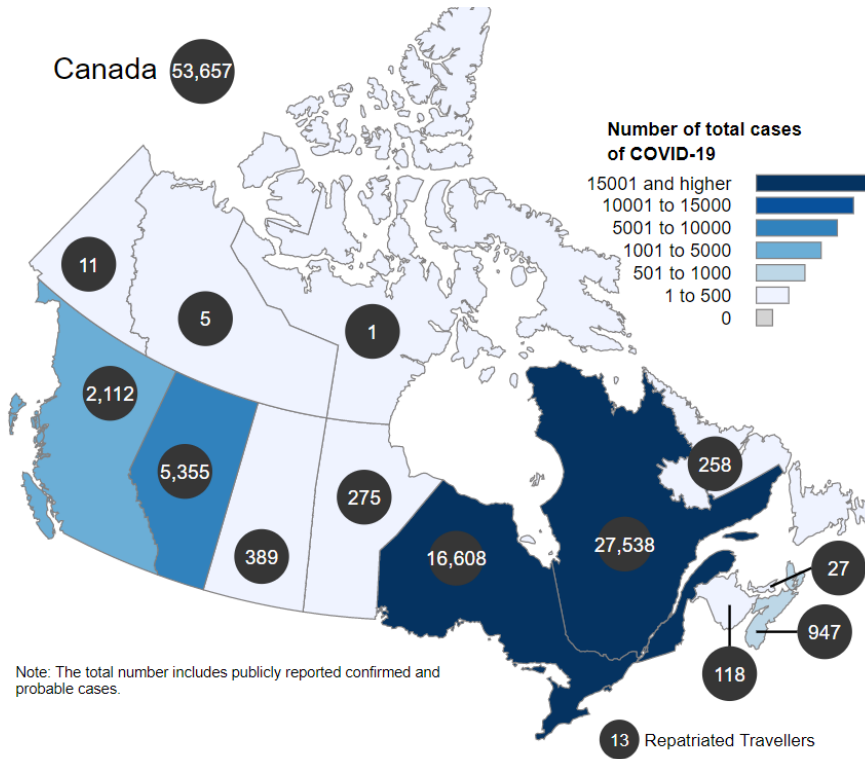

Flattening the Curve

Social distancing is working in Manitoba. The data (as of April 30) shows some significant slowing of the rate of cases. The blue columns are new cases on that day.

The number of COVID-19 total cases in **Manitoba** was **275** as of May 1st, 2020.

The number of COVID-19 total cases in **Canada** was **53,657** as of May 1st, 2020.

Compare Manitoba's curve compared to Canada overall. While Manitoba is flattening the curve, there is no apparent flattening of the curve in Canada overall.

SAFETY IN NUMBERS – SUPPLEMENTAL INFORMATION

The number of COVID-19 total cases in **Canada** was **53,657** as of May 1st, 2020.