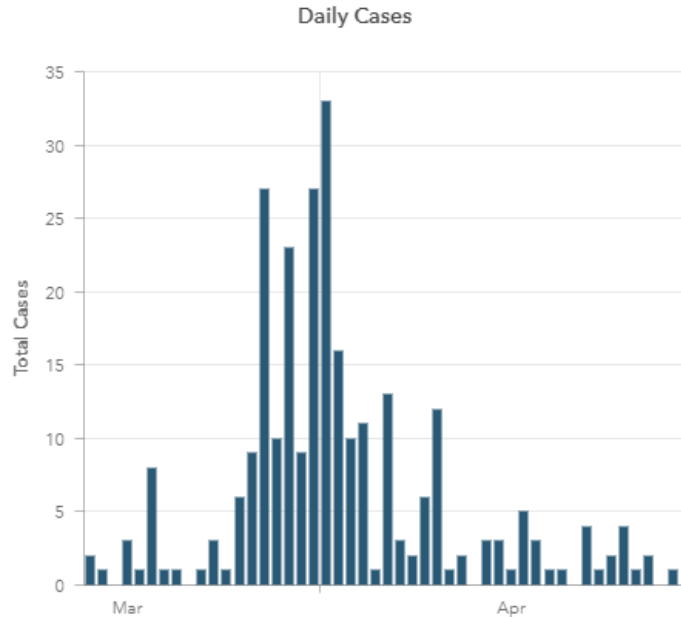

Flattening the Curve

Social distancing is working in Manitoba. The data (as of April 30) shows some significant slowing of the rate of cases. The blue columns are new cases on that day.

The number of COVID-19 total cases in **Manitoba** was **275** as of May 1st, 2020.

The number of COVID-19 total cases in **Canada** was **53,657** as of May 1st, 2020.

Compare Manitoba's curve compared to Canada overall. While Manitoba is flattening the curve, there is no apparent flattening of the curve in Canada overall.

SAFETY IN NUMBERS – SUPPLEMENTAL INFORMATION

The number of COVID-19 total cases in **Canada** was **53,657** as of May 1st, 2020.