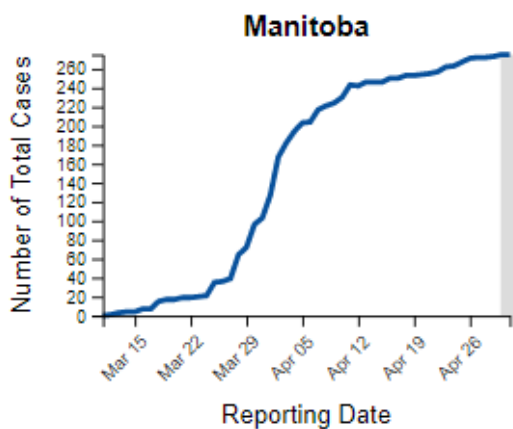

Flattening the Curve

Social distancing is working in Manitoba. The data (as of April 30) shows some significant slowing of the rate of cases. The blue columns are new cases on that day.

The number of COVID-19 total cases in **Manitoba** was **275** as of May 1st, 2020.

The number of COVID-19 total cases in **Canada** was **53,657** as of May 1st, 2020.

Compare Manitoba's curve compared to Canada overall. While Manitoba is flattening the curve, there is no apparent flattening of the curve in Canada overall.